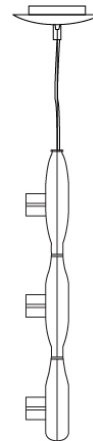

730mm 28 3/4"